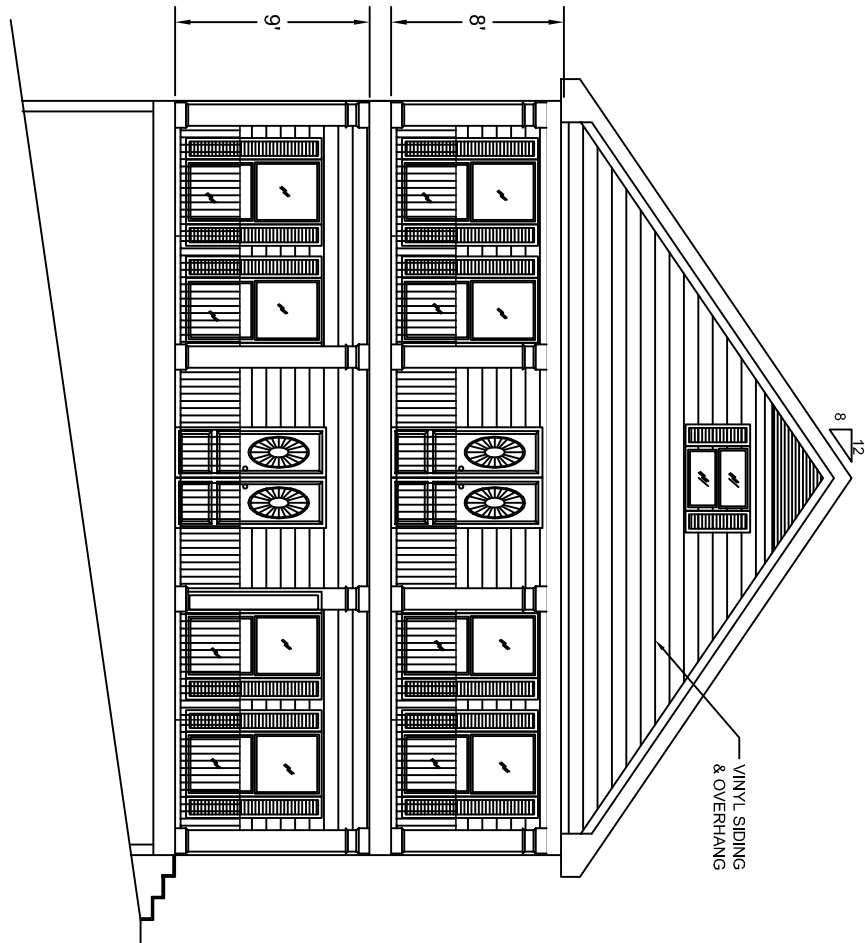

FRONT ELEVATION

Padgett Remodel  
Douglasville, GA 30135

SCALE: 1/4"=1'-0"

DATE: 08/28/06

DRAWN BY: CMH

SHEET #

A-5

OF