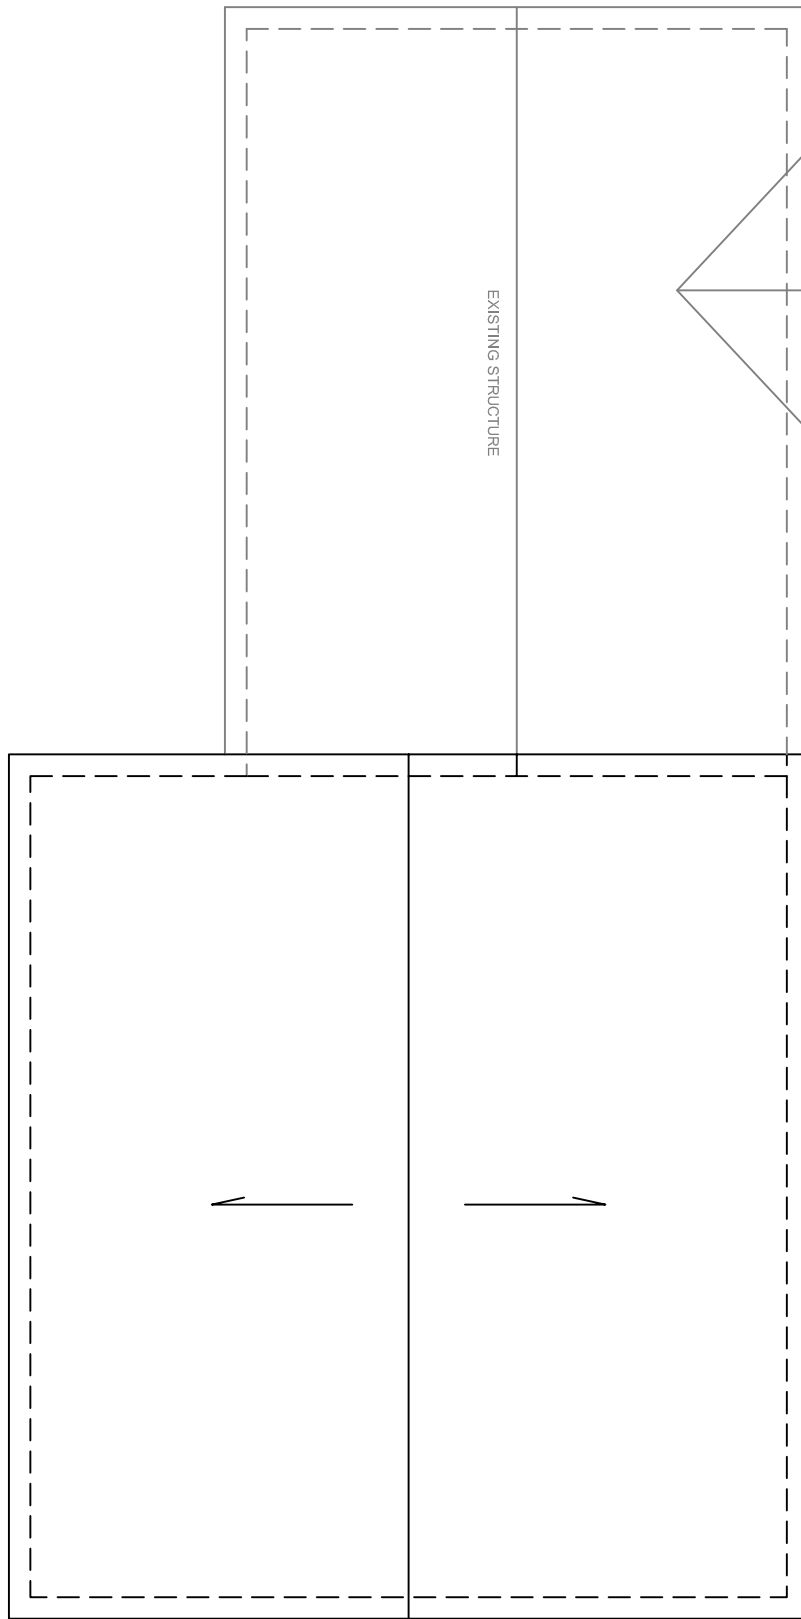

ROOF PLAN

Padgett Remodel
Douglasville, GA 30135

SCALE: 1/4"=1'-0"

DATE: 08/28/06

DRAWN BY: CMH

SHEET #

A-4

OF